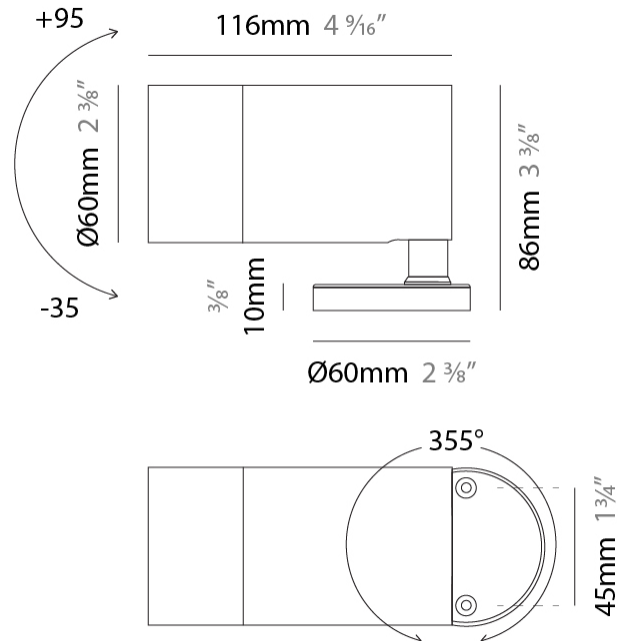

GENERAL

Series: Vario
Subseries: Vario 60
Brand: Unonovesette
Division: Exterior
Mounting Type: Surface
Mounting Location: Above Ground
Subcategory: Flood

PHYSICAL

Shape: Cylinder
Diameter (mm): 60
Diameter (in): 2 3/8
Height (mm): 116
Height (in): 4 9/16
Light Distribution: Adjustable / Direct
Weight (kg): 0.5
Weight (lbs): 1.102
Installation Requirement: Surface mounted / Spike / Tree strap
Diffuser: Extra clear tempered / Frosted glass 6mm
Fixture Finish: ABA / ANA / ASB
Fixture Material: Machined Anticorodal Aluminium
Cable Details: 350mm NS20N PCP 2x0.5 mm2

ELECTRICAL

Lamp Type: LED
Input Wattage (W): 5.5
Total Output Wattage (W): 5
Dimming: Non-Dimming / Phase Dimming (120Vac only) / 0-10V Dimming
Driver Included: No
Driver Location: Remote
Driver Type: Constant Voltage - Universal
Driver Class: Class 2
Input Voltage (V): 120 - 277
Output Voltage (V): 24

LED

Number of LEDs: 1
Color Temperature (°K): 2700 / 3000 / 4000
Max. Delivered Lumen (lm): 415 (3000K)
CRI: >90 CRI
Lamp Life (hrs): 100000

OPTICAL

Optic°: 10 / 30 / 50 / 10x45 / 45x10
Beam Angle: Narrow / Medium / Wide / Elliptical

RATINGS AND CERTIFICATIONS

Certified By: Certified for North American Standards
IP rating: IP66
IK Rating: IK08